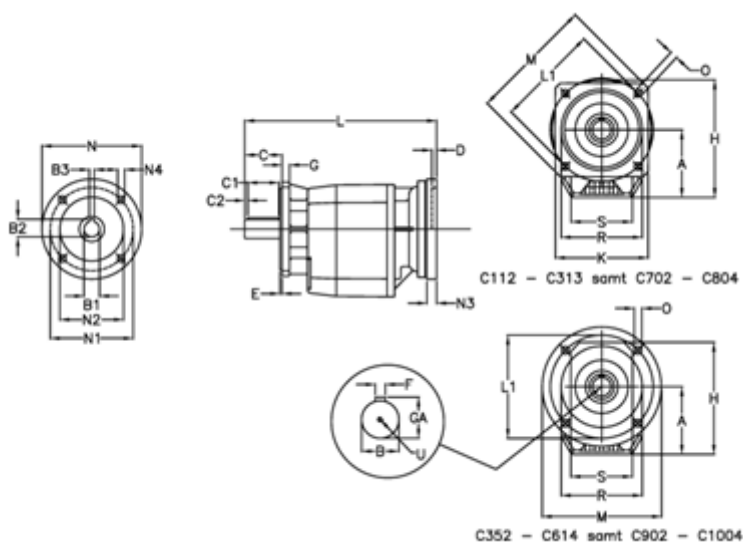

Article number: 40600809742430
 Description: Helical gearbox
 C803F-97,4-P80B5

Measures

A = 247.0	D = 4.0	L1 = 350	R = 320
B = 80	E = 5	M = 400	S = 300
B1 = 19	F = 22	N = 200	U = M20x42
B2 = 21.8	G = 20	N1 = 165	
B3 = 6	GA = 85.0	N2 = 130	
C = 140	H = 422.0	N3 = 0	
C1 = 110	K = 350	N4 = M10x12	
C2 = 15	L = 533.0	O = 18.0	